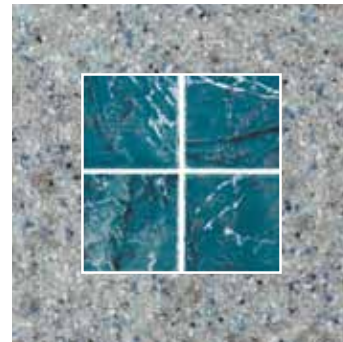

9. Tigris

- A. Beachwave Opal, 3x3

Legend:

Polystone Color = Outer Square
One Inner Square = 6"x6"

Matching Tiles = Inner Squares
Four Inner Squares = 3"x3"

Nine Inner Squares = 2"x2"

4A

4B

5A

6A

6B

7A

7B

7C

8A

8B

8C

9A

There are even more options available! Contact us today for more details.

www.swimex.com | 800.877.7946

10A

11A

11B

12A