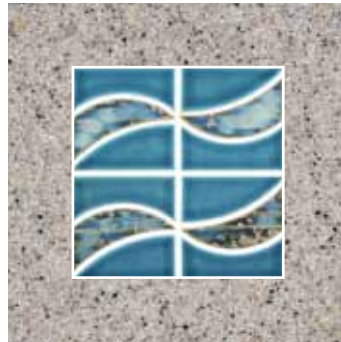

color combinations

SUGGESTED POOL COLOR AND TILE COMBINATIONS FOR YOUR SWIMEX® POOL

1A

1B

1C

1D

1E

2A

2B

3A

3B

POLYSTONE COLOR

MATCHING TILES (US POOL TILE)

1. Tan

- A. Himalaya Pumori, 6x6
- B. Overland Rust Brown, 3x3
- C. Piritti Storm, 6x6
- D. Duomo Liberty, 6x6
- E. Beachwave Opal, 3x3

2. Ventana

11. Coal

A. Solid Black, 3x3
B. Marbleized Old
World Blue, 3x3

12. Standard

White*

(no additional charge)
A. Rustic Border Blue
B. Rustic Border Earth
C. Turquoise Glass, 2x2
D. Marbleized Old

World Blue, 3x3